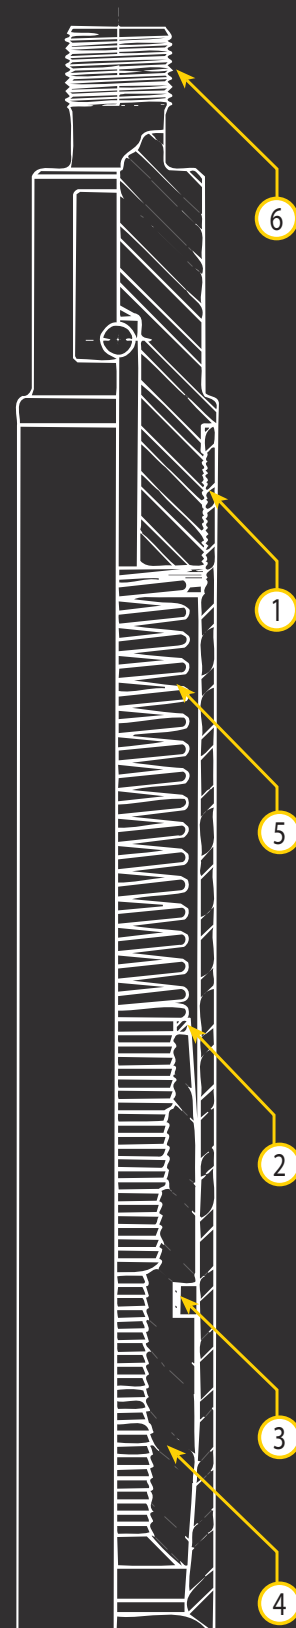

TOPCO OILSITE
PRODUCTS LTD.

*"Quality Products and Services
for Fluid Control"*

WELL SERVICING TOOLS

*Canadian
Made*

Reversible Type Sucker Rod Socket

DESCRIPTION	PART NUMBER	
	2"	2 1/2"
Outside Diameter	1 29/32"	2 5/16"
Components		
① Bowl	552-521-000	552-522-200
② Guide, Spring	552-705-000	552-705-100
③ Ring, Control	552-524-400	552-525-100
④ Slips, Reversible		
1 1/4" to 1 1/2" Couplings 5/8" and 3/4" Rods	552-520-500	
1 1/2" to 1 5/8" Couplings 3/4" and 7/8" Rods		552-521-600
⑤ Spring	552-521-200	552-522-300
⑥ Top (With 3/4" API pin)	552-520-900	552-522-000
Accessories		
Slips, Multiple (For worn boxes and pins)	552-520-600	552-521-800
Slips, Polished Rod		
1 1/8" and 1 1/4"	552-521-300	552-522-400
1 1/4" and 1 1/2"		552-522-500
Slips, Reversible		
1 1/4" to 1 1/2" Couplings 3/4" and 7/8" Rods	552-520-530	
1 1/2" to 1 5/8" Couplings 5/8" and 3/4" Rods		552-521-500
1 1/2" to 1 5/8" Couplings 7/8" and 1" Rods		552-521-700

The Trico Reversible Type Sucker Rod Socket is a combination slip socket for fishing sucker rods, polished rods and sucker rod couplings (except surface-hardened couplings). Each socket is fitted with a reversible slip unit which has reverse wickers in each end. When fishing for couplings, the large ID end of the slips should be run in the down position. The slip unit should be reversed when fishing for rods. The large ID end of the slips will catch two sizes of couplings, while the opposite end will catch two sizes of rods. Multiple slips are available to catch worn boxes and pins. They will not catch rods.